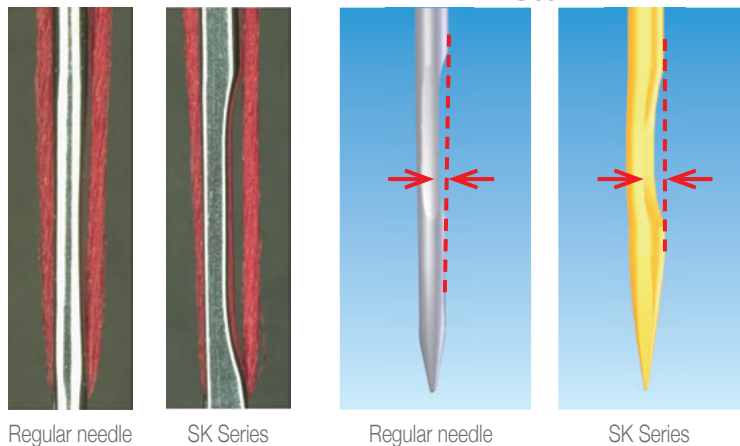

### SK2 Series

Preventing Skipped Stitches of thin material

The diagram illustrates the application of SK1 and SK2 needles. The SK1 needle is shown stitching through thick materials like denim (jeans), leather (car seat), and air-bags. The SK2 needle is shown stitching through thin materials like underwear, sportswear, and swimwear. Two needles are shown vertically in the center, labeled 'ORGAN SK1' and 'ORGAN SK2'.

For car seat and air-bag  
 For leather  
 For denim, etc.

For underwear  
 For sportswear and swimwear  
 For materials using woolly thread

## SK Series

Skipped stitches and thread breakage may occur by missed thread pick up which unstable loop formation can cause.

The deep scarf and the specially shaped area around the eye of SK series guarantee stable loop formation and beautiful seams.