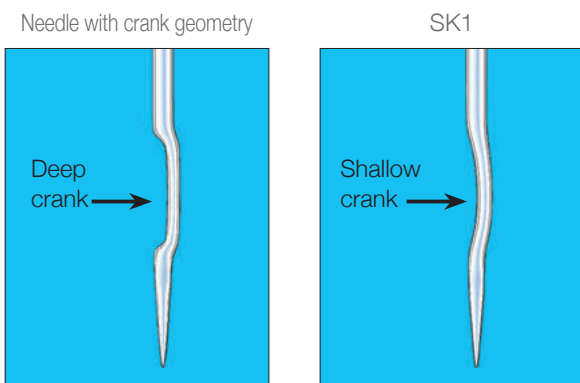

## SK Series

Skipped stitches and thread breakage may occur by missed thread pick up which unstable loop formation can cause.

The deep scarf and the specially shaped area around the eye of SK series guarantee stable loop formation and beautiful seams.

## SK1 Series \*Patented needle

This series is effective in preventing skipped stitches of thick materials including car seat, denim, etc.

The key feature enables easy looper adjustment without any processing of needle plate compared to other needles with crank geometry.

## SK2 Series

This series with a deep scarf enables consistent seam appearance under severe conditions.

FLX118-SK2 is effective in preventing missed thread pick up using high-elastic threads including woolly thread.