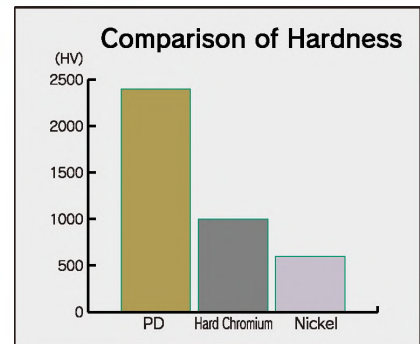

More Durable Finish / Longer Needle Life

MATERIALS	FINISHED PRODUCTS
Generally Tough Materials - Woven Denim - Nylon Fabric	Jackets Jeans Sport Shoes
Leather	Leather Apparel
Vinyl	Luggage, Seating, Industrial Products
Elastics	Foundation Garments
Compound Materials with Plastic, Carbon, Fiberglass	Automobile Components