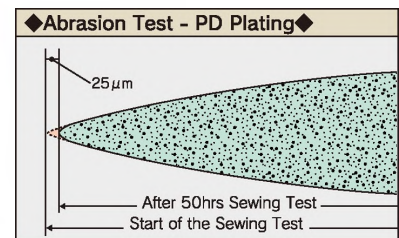

Anti-Abrasion Resistance

Exhaustive tests under high speed sewing conditions during extended periods of time demonstrate that PD/Perfect Durability needles have twice the hardness and up to five times the anti-abrasion resistance as compared to chromium plated needles. The wear resistant properties of PD/Perfect Durability needles are particularly evident when sewing thick or abrasive materials. These tests prove that the PD/Perfect Durability finish provides the most effective protection from wear.