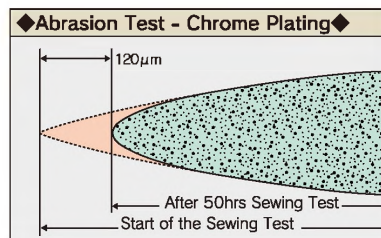

Anti-Abrasion Resistance

Exhaustive tests under high speed sewing conditions during extended periods of time demonstrate that PD/Perfect Durability needles have twice the hardness and up to five times the anti-abrasion resistance as compared to chromium plated needles. The wear resistant properties of PD/Perfect Durability needles are particularly evident when sewing thick or abrasive materials. These tests prove that the PD/Perfect Durability finish provides the most effective protection from wear.