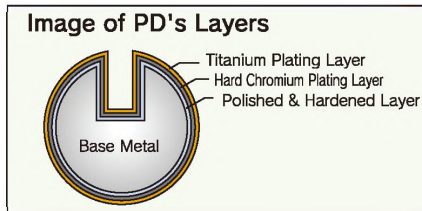

More Durable Finish / Longer Needle Life

MATERIALS	FINISHED PRODUCTS
Generally Tough Materials - Woven Denim - Nylon Fabric	Jackets Jeans Sport Shoes
Leather	Leather Apparel
Vinyl	Luggage, Seating, Industrial Products
Elastics	Foundation Garments
Compound Materials with Plastic, Carbon, Fiberglass	Automobile Components