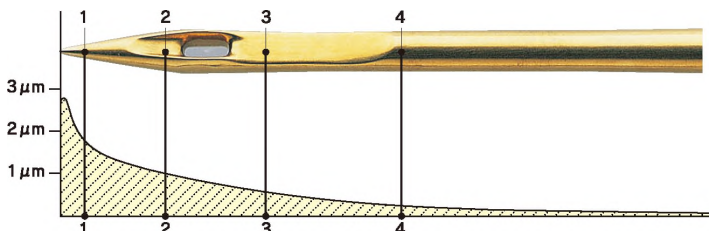

Distribution of Titanium in thickness

PD/Perfect Durability Finish Puts More Titanium Nitride in the Needle Point

Abrasion or damage to the needle's point leads directly to the needle's bending and breaking. Keeping the precisely designed shape of the needle's point is the chief factor to achieving longer needle life. Organ's advanced technology improves the adhesion of Titanium Nitride layers which is especially important in the needle's point. The point of PD/Perfect Durability needles exhibits extremely high anti-abrasion resistance and durability.

※Look for the "PD" designation on ORGAN packaging.

-10pcs-
DP×17
Size 120/19PD

※PD/Perfect Durability needles can be supplied in all types of ORGAN needles. Please contact our representative for further information.

Алматы (7273)495-231
Ангарск (3955)60-70-56
Архангельск (8182)63-90-72
Астрахань (8512)99-46-04
Барнаул (3852)73-04-60
Белгород (4722)40-23-64
Благовещенск (4162)22-76-07
Брянск (4832)59-03-52
Владивосток (423)249-28-31
Владикавказ (8672)28-90-48
Владимир (4922) 49-43-18
Волгоград (844)278-03-48
Вологда (8172)26-41-59
Воронеж (473)204-51-73
Екатеринбург (343)384-55-89

Ижевск (3412)26-03-58
Иваново (4932)77-34-06
Иркутск (395)279-98-46
Казань (843)206-01-48
Калининград (4012)72-03-81
Калуга (4842)92-23-67
Кемерово (3842)65-04-62
Киров (8332)68-02-04
Коломна (4966)23-41-49
Кострома (4942)77-07-48
Краснодар (861)203-40-90
Красноярск (391)204-63-61
Курск (4712)77-13-04
Курган (3522)50-90-47
Липецк (4742)52-20-81

Киргизия (996)312-96-26-47

Магнитогорск (3519)55-03-13
Москва (495)268-04-70
Мурманск (8152)59-64-93
Набережные Челны (8552)20-53-41
Нижний Новгород (831)429-08-12
Новокузнецк (3843)20-46-81
Ноябрьск (3496)41-32-12
Новосибирск (383)227-86-73
Омск (3812)21-46-40
Орел (4862)44-53-42
Оренбург (3532)37-68-04
Пенза (8412)22-31-16
Петрозаводск (8142)55-98-37
Псков (8112)59-10-37
Пермь (342)205-81-47

Россия (495)268-04-70

Ростов-на-Дону (863)308-18-15
Рязань (4912)46-61-64
Самара (846)206-03-16
Саранск (8342)22-96-24
Санкт-Петербург (812)309-46-40
Саратов (845)249-38-78
Севастополь (8692)22-31-93
Симферополь (3652)67-13-56
Смоленск (4812)29-41-54
Сочи (862)225-72-31
Ставрополь (8652)20-65-13
Сыктывкар (8212)25-95-17
Сургут (3462)77-98-35
Тамбов (4752)50-40-97
Тверь (4822)63-31-35

Казахстан (772)734-952-31

Тольяти (8482)63-91-07
Томск (3822)98-41-53
Тула (4872)33-79-87
Тюмень (3452)66-21-18
Улан-Удэ (3012)59-97-51
Ульяновск (8422)24-23-59
Уфа (347)229-48-12
Хабаровск (4212)92-98-04
Челябинск (351)202-03-61
Череповец (8202)49-02-64
Чита (3022)38-34-83
Якутск (4112)23-90-97
Ярославль (4852)69-52-93

<https://organneedle.nt-rt.ru> || ogr@nt-rt.ru